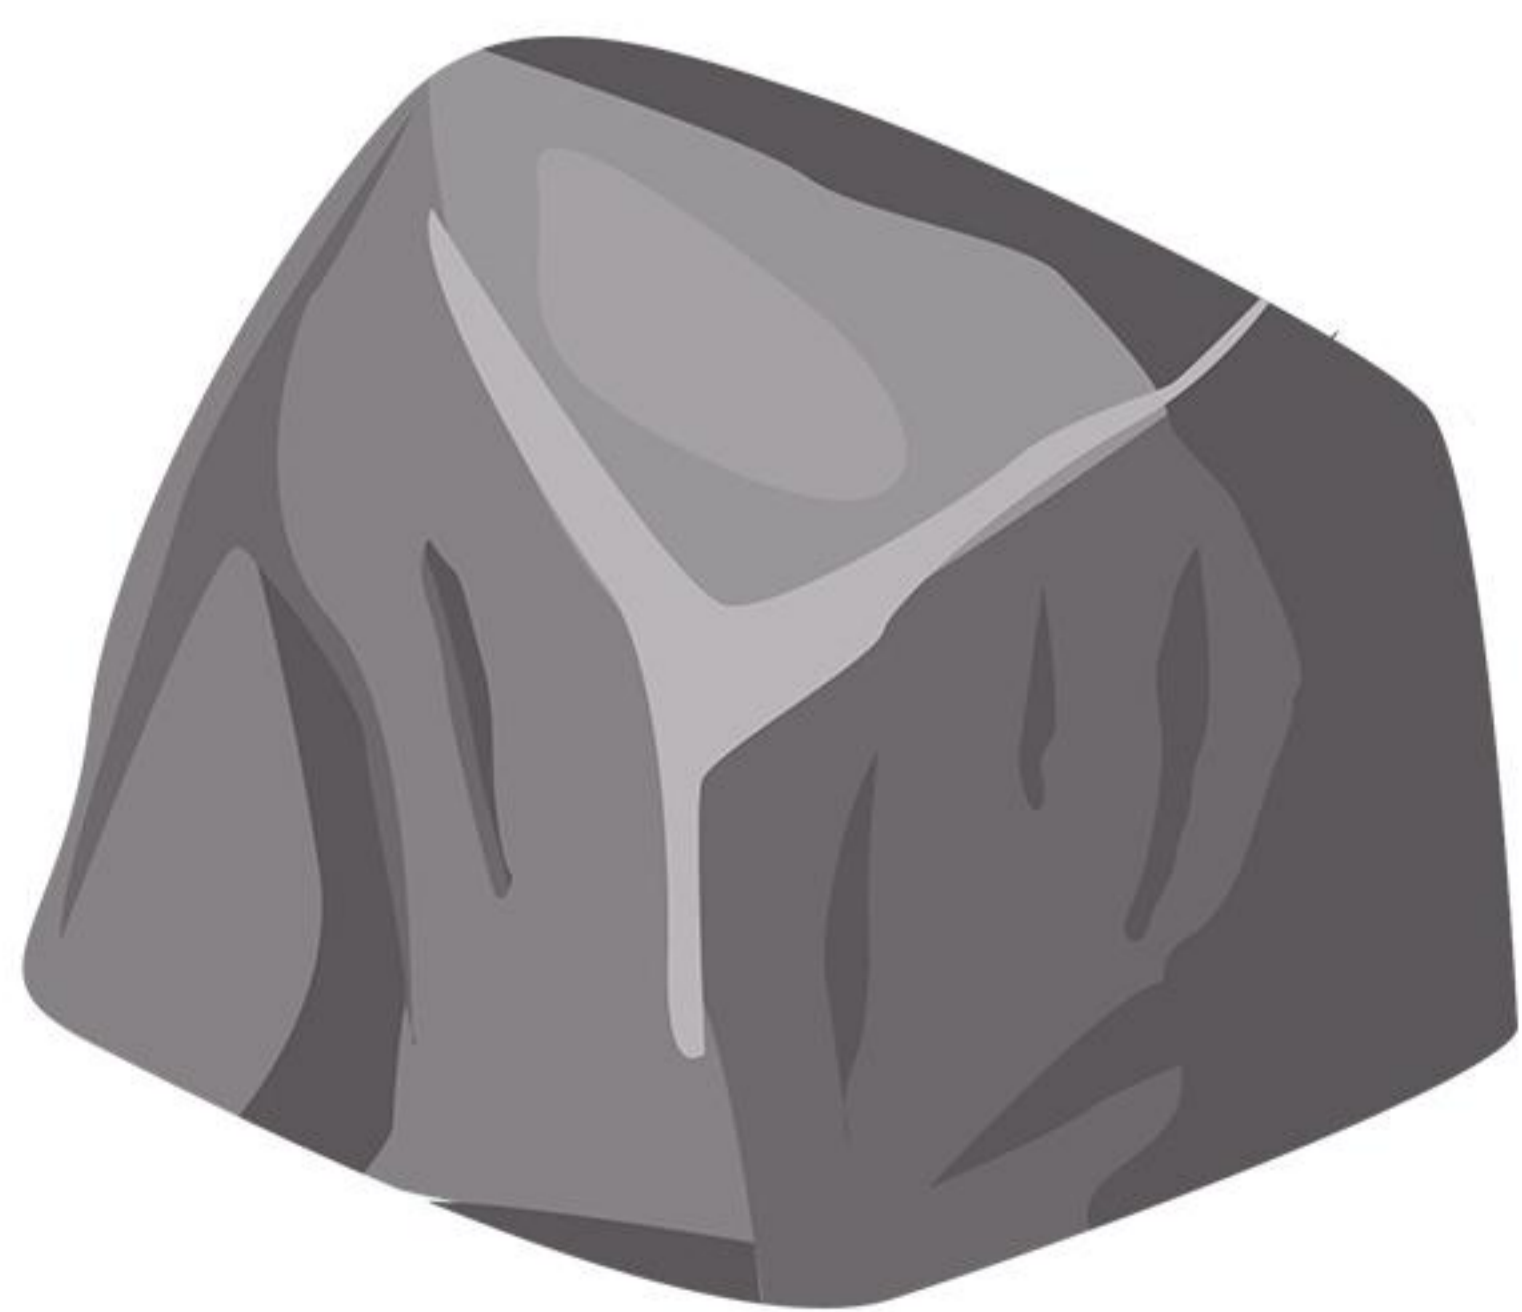

The nut is Brown / orange

The elephant is Blue / Grey

The swan is Pink / White

Circle the correct color

The grape is Green / Blue

The moon is White / Yellow

The traffic signal is Red / Pink

The lavender is Purple / Blue

The wool is White / Pink

The milk is Brown / White

The stone is Blue / Grey

The wheel is Black / White